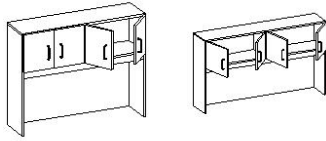

Desk Shells and Hutches

Hutches

51DRH Hutch-Doors