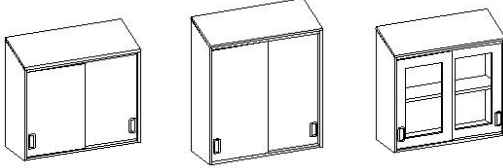

Avail. Widths: 30,32,33,36

Avail. Heights: 16,20,25,27,30,36,41

Avail. Depths: 14,16

Open Models

25OHW

Wall Cabinet- Sloped Top, Open, Adj Hrzn Slots