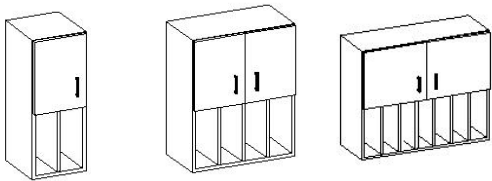

Avail. Widths: 12,15,16,18,21,24,27,30,32,33,36

Avail. Heights: 27,30,36,41

Avail. Depths: 14,16

20MWW Wall Cabinet- Drs, Adj Shelf, Mwave Shelf- 18D, 13.5" Clr

Avail. Widths: 24,27,30,32,33,36

Avail. Heights: 30,36,41

Avail. Depths: 14,16