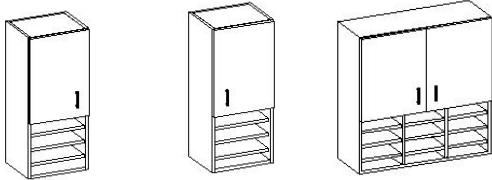

20BDW Wall Cabinet- Door(s), Binder Shelf below Doors

Avail. Widths: 12,15,16,18,21,24,27,30,32,33,36

Avail. Heights: 27,30,36,41

Avail. Depths: 14,16

20DHW Wall Cabinet- Doors, Adjustable Mail Slots

Avail. Widths: 12,15,16,18,21,24,27,30,32,33,36