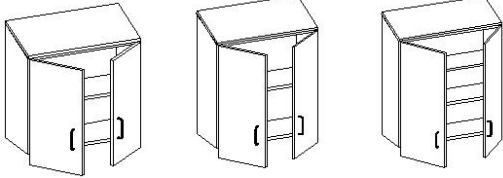

25EDW

Wall Cabinet- Sloped Top, Ext Door Cabinet, Shelf/Shelves

Avail. Widths: 12,15,16,18,21,24,27,30,32,33,36

Avail. Heights: 16,20,25,27,30,36,41

Avail. Depths: 14,16

25SDB

Wall Cabinet- Sloped Top, Sliding Doors