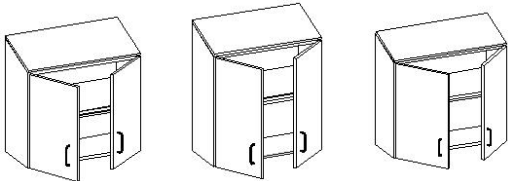

Avail. Heights: 30,36,41

Avail. Depths: 14,16

Full Height Doors

25DRB

Wall Cabinet- Sloped Top, Doors, Shelf/Shelves

Avail. Widths: 12,15,16,18,21,24,27,30,32,33,36

Avail. Heights: 16,20,25,27,30,36,41

Avail. Depths: 14,16

25DSW

Wall Cabinet- Sloped Top, Doors, Sloped Shelf/Shelves

Avail. Widths: 12,15,16,18,21,24,27,30,32,33,36

Avail. Heights: 25,27,30,36,41

Avail. Depths: 14,16

25EDW

Wall Cabinet- Sloped Top, Ext Door Cabinet, Shelf/Shelves