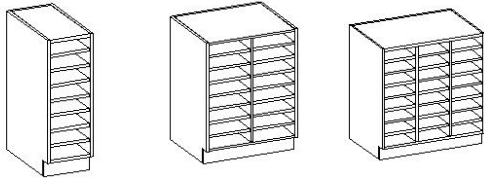

Avail. Widths: 23
Avail. Heights: 33,35
Avail. Depths: 24

100NB Base Cabinet- Open, 1 Adj Shelf

Avail. Widths: 12,15,16,18,21,24,27,30,32,33,36
Avail. Heights: 18,29,33,35,39,42
Avail. Depths: 14,16,19,24,30

100RB Base Cabinet- Open, 1 Rollout Shelf

Avail. Widths: 12,15,16,18,21,24,27,30,32,33,36
Avail. Heights: 29,33,35,39,42
Avail. Depths: 19,24,30

100SB Base Cabinet- Adjustable Mail Slots

Avail. Widths: 12,15,16,18,21,24,27,30,32,33,36
Avail. Heights: 29,33,35,39,42
Avail. Depths: 14,16,19,24,30