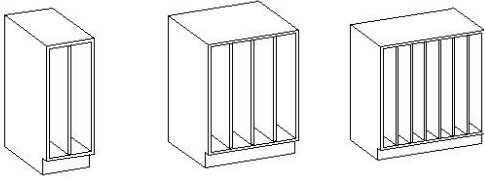

100RB Base Cabinet- Open, 1 Rollout Shelf

Avail. Widths: 12,15,16,18,21,24,27,30,32,33,36
Avail. Heights: 29,33,35,39,42
Avail. Depths: 19,24,30

100SB Base Cabinet- Adjustable Mail Slots

Avail. Widths: 12,15,16,18,21,24,27,30,32,33,36
Avail. Heights: 29,33,35,39,42
Avail. Depths: 14,16,19,24,30

10VLB Base Cabinet- Vertical Slots

Avail. Widths: 12,15,18,21,24,27,30,33,36
Avail. Heights: 29,33,35,39,42
Avail. Depths: 19,24,30

Misc. Models

10BCG Sample Cabinet - Bird Cage

Avail. Widths: 12
Avail. Heights: 18
Avail. Depths: 13