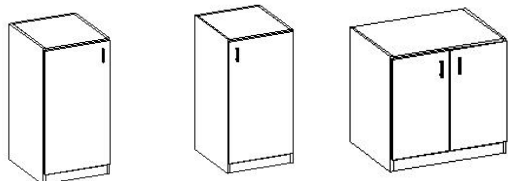

Door Models

12DRB

Pedestal Cabinet- Doors, 1 Adj Shelf