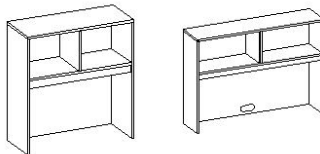

Avail. Widths: 36,42,48,54,60,66,72
Avail. Heights: 39
Avail. Depths: 14

51HDV Hutch- Executive Style, Doors

No Picture Available

Avail. Widths: 36,42,48,54,60,66,72
Avail. Heights: 39
Avail. Depths: 14

51ONH Hutch-Open Strg