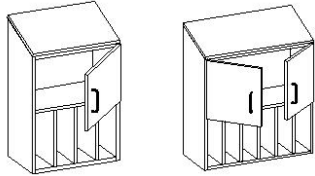

25DHW

Wall Cabinet- Sloped Top, Doors, Adj Hrzn Slots

Avail. Widths: 12,15,16,18,21,24,27,30,32,33,36

Avail. Heights: 27,30,36,41

Avail. Depths: 14,16

25DVW

Wall Cabinet- Sloped Top, Doors, Vert Slots

No
Picture
Available