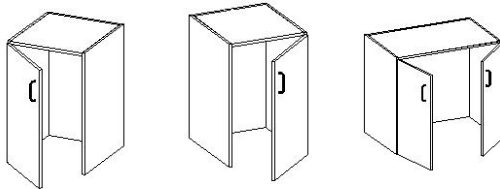

10DGB Base Cabinet- Garage, Door(s)

Avail. Widths: 18,21,24,27,30,32,33,36
Avail. Heights: 29,33,35,39,42
Avail. Depths: 19,24,30

10DRB Base Cabinet- Door(s), 1 Adj Shelf