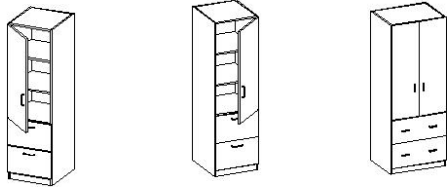

60XDL

Locker Cabinet- 6 Locker Units, Doors

Avail. Widths: 12,15,16,18,21

Avail. Heights: 81

Avail. Depths: 14,16,19,24

Tall Cabinets with 2.6" Kick

Closed Storage

64DFS Storage Cabinet- Doors, 2 Lat Files, Adj Shelf/Shelves