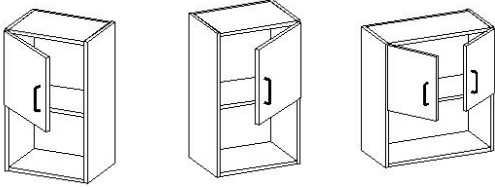

Wall Cabinets

Partial Height Doors

20BDW Wall Cabinet- Door(s), Binder Shelf below Doors

Avail. Widths: 12,15,16,18,21,24,27,30,32,33,36

Avail. Heights: 27,30,36,41

Avail. Depths: 14,16

20DHW Wall Cabinet- Doors, Adjustable Mail Slots