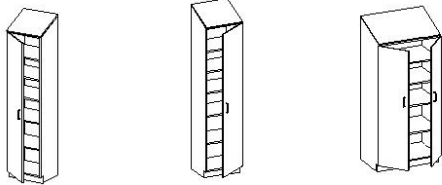

Tall Cabinets with Sloped Tops

Closed Storage

65DRB Storage Cabinet- Sloped Top Door(s), 1 Fxd, Adj Shelves

---

Avail. Widths: 15,16,18,21,24,27,30,32,33,36

Avail. Heights: 78,84

Avail. Depths: 14,16,19,24,30

65TDS Storage Cabinet- Sloped Top, 2 Sets of Doors, 1 Fxd, Adj Shelves

---

Avail. Widths: 15,16,18,21,24,27,30,32,33,36

Avail. Heights: 78,84

Avail. Depths: 14,16,19,24,30

Open or Open/Closed Combinations

65ONB Storage Cabinet- Sloped Top, Open, 1 Fxd, Adj Shelves

Avail. Widths: 15,16,18,21,24,27,30,32,33,36

Avail. Heights: 78,84

Avail. Depths: 14,16,19,24,30